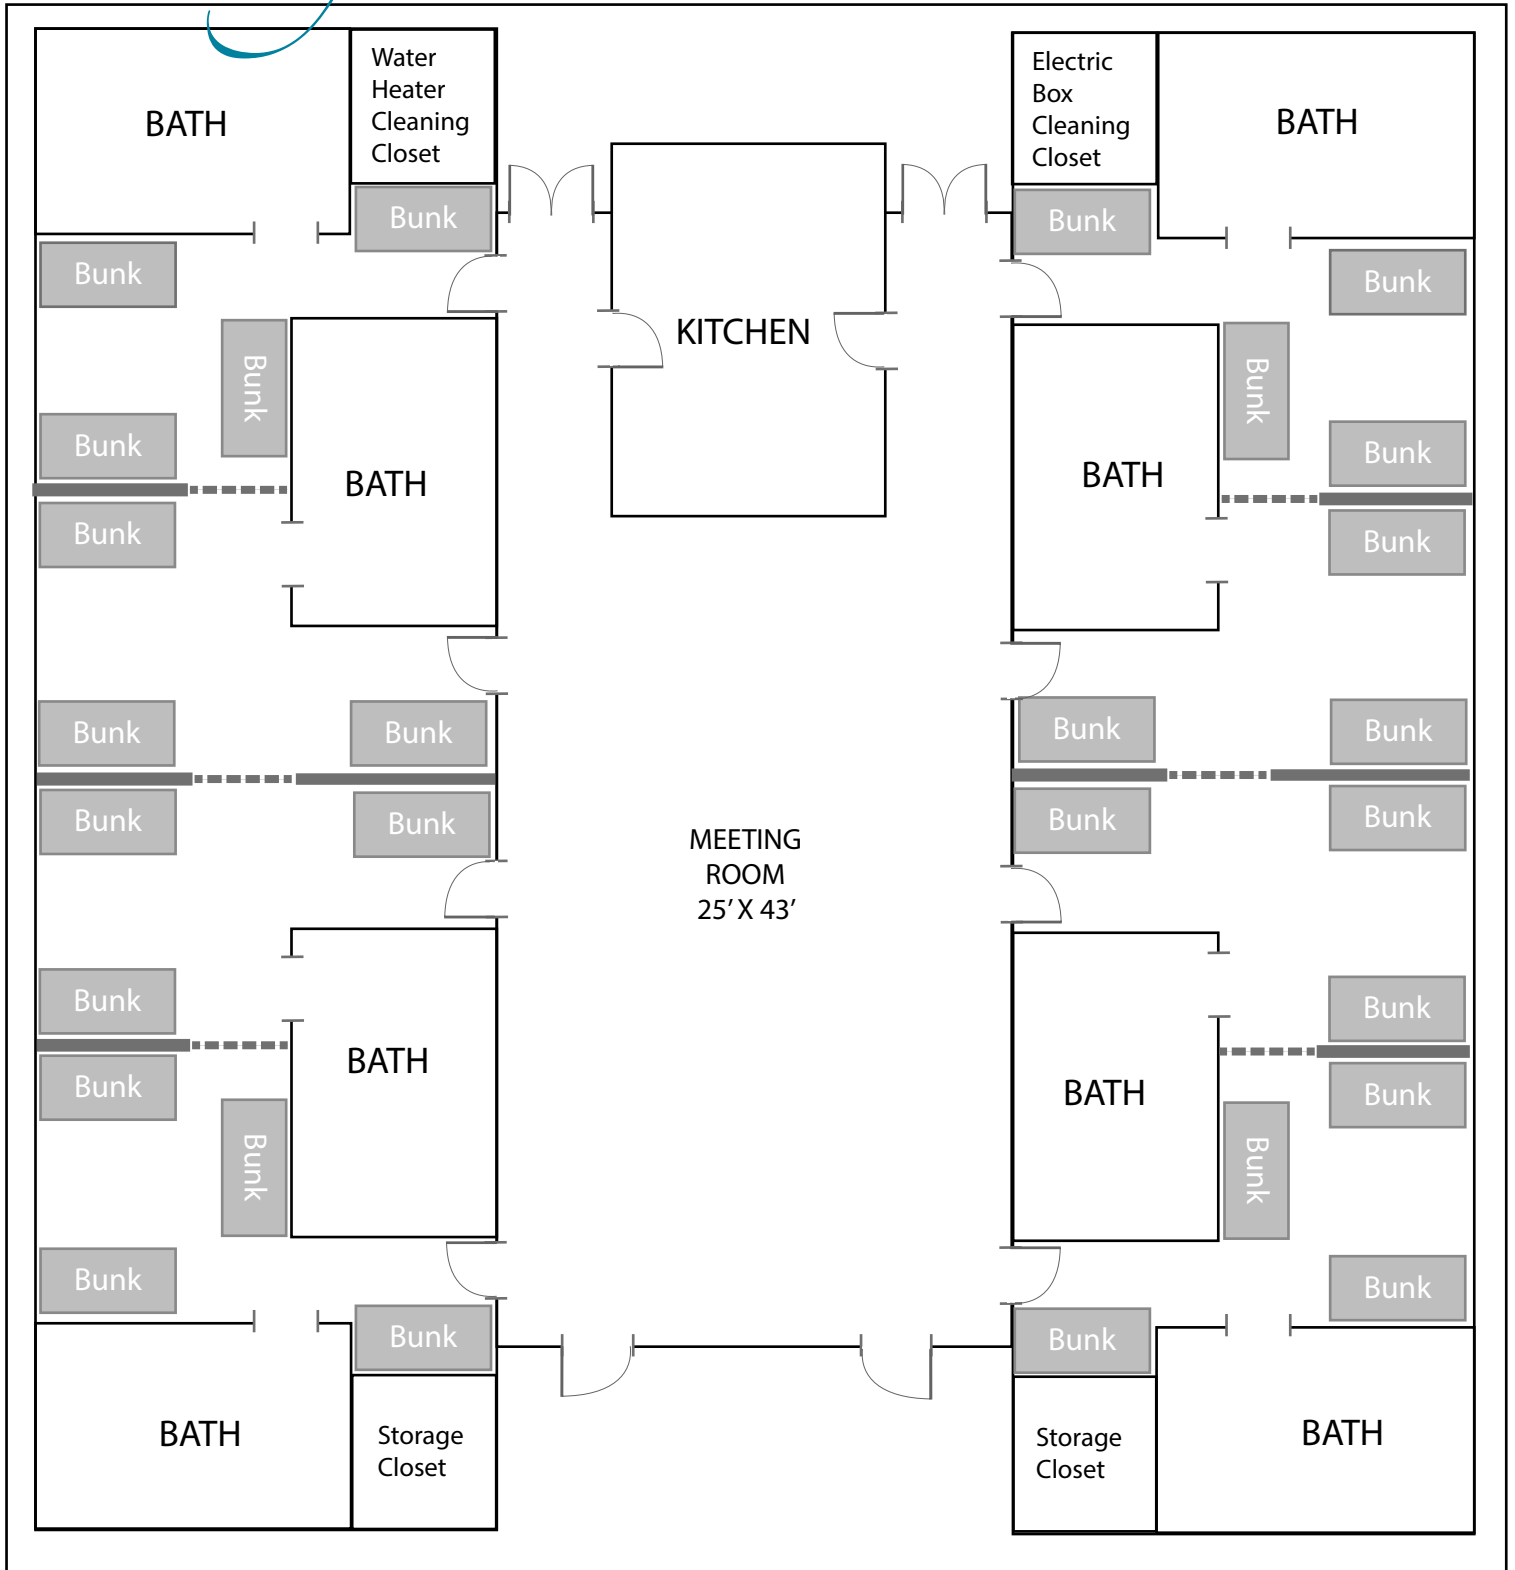

The Lodges at Riverside

80' X 74' All Baths contain 1 shower, 1 toilet and 2 wash basins

70 Chairs
8 Rectangle Tables
8 Round Tables